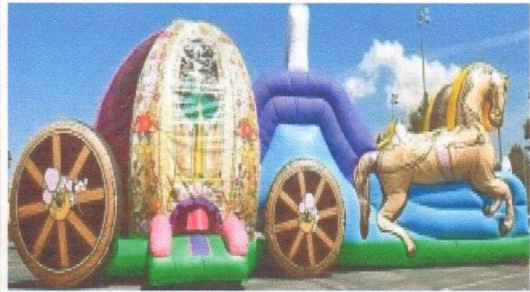

## Party Place Jumper Rentals

- Crayon Jumper (ages 6 and under) - \$125.00\* 12'L 10'W 8'H
- Large Jumper: just one big room - \$150.00\* 13'L 14'W 17'H
- Jungle Jumper: jump room with slide & basketball hoop - \$175.00\* 13'L 14'W 17'H
- Castle Jumper: jump room with slide - \$175.00\* 13'L 14'W 17'H
- Obstacle Course: climb up, down, around and through to the central slide (staff favorite) - \$175.00\* 18'L 15'W 16'H
- Cinderella's Carriage - HUGE! \$250.00\* 30'L 60'W 17'H