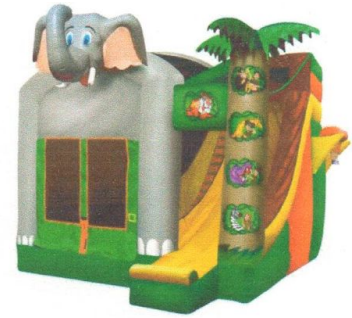

## Party Place Jumper Rentals

- Crayon Jumper (ages 6 and under) - \$125.00\* 12'L 10'W 8'H
- Large Jumper: just one big room - \$150.00\* 13'L 14'W 17'H
- Jungle Jumper: jump room with slide & basketball hoop - \$175.00\* 13'L 14'W 17'H
- Castle Jumper: jump room with slide - \$175.00\* 13'L 14'W 17'H
- Obstacle Course: climb up, down, around and through to the central slide (staff favorite) - \$175.00\* 18'L 15'W 16'H
- Cinderella's Carriage - HUGE! \$250.00\* 30'L 60'W 17'H