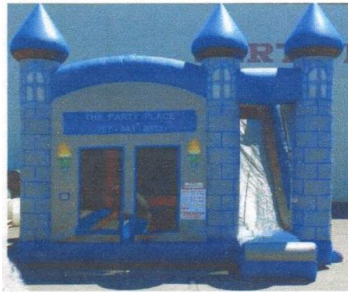

## Party Place Jumper Rentals

- Crayon Jumper (ages 6 and under) - \$125.00\* 12'L 10'W 8'H
- Large Jumper: just one big room - \$150.00\* 13'L 14'W 17'H
- Jungle Jumper: jump room with slide & basketball hoop - \$175.00\* 13'L 14'W 17'H
- Castle Jumper: jump room with slide - \$175.00\* 13'L 14'W 17'H
- Obstacle Course: climb up, down, around and through to the central slide (staff favorite) - \$175.00\* 18'L 15'W 16'H
- Cinderella's Carriage - HUGE! \$250.00\* 30'L 60'W 17'H