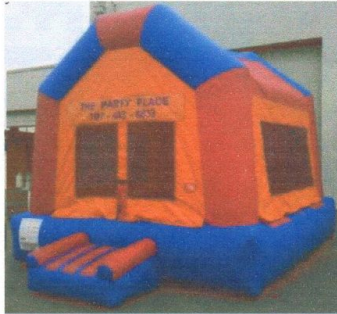

## Party Place Jumper Rentals

- Crayon Jumper (ages 6 and under) - \$125.00\* 12'L 10'W 8'H
- Large Jumper: just one big room - \$150.00\* 13'L 14'W 17'H
- Jungle Jumper: jump room with slide & basketball hoop - \$175.00\* 13'L 14'W 17'H
- Castle Jumper: jump room with slide - \$175.00\* 13'L 14'W 17'H
- Obstacle Course: climb up, down, around and through to the central slide (staff favorite) - \$175.00\* 18'L 15'W 16'H
- Cinderella's Carriage - HUGE! \$250.00\* 30'L 60'W 17'H